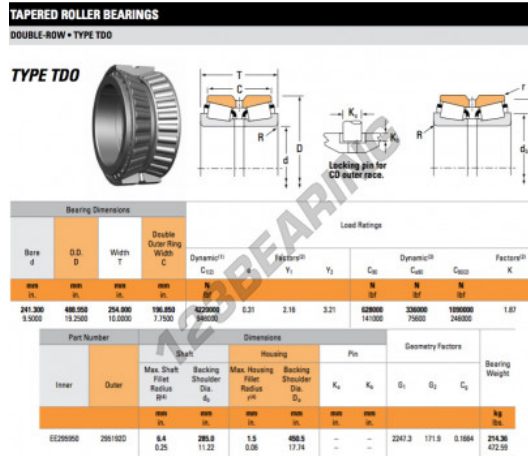

Tapered roller bearing EE295950-295192D-TIMKEN - EE295950-295192D-TIMKEN

<https://www.123bearing.eu/bearing-housing/roller-bearing/tapered/ee295950-295192d-timken>

PRODUCT FEATURES

Brand	TIMKEN
N° Ean13	3663952361468
Inside diameter	241.3 mm
Outside diameter	488.95 mm
Thickness	254 mm
Packaging	1