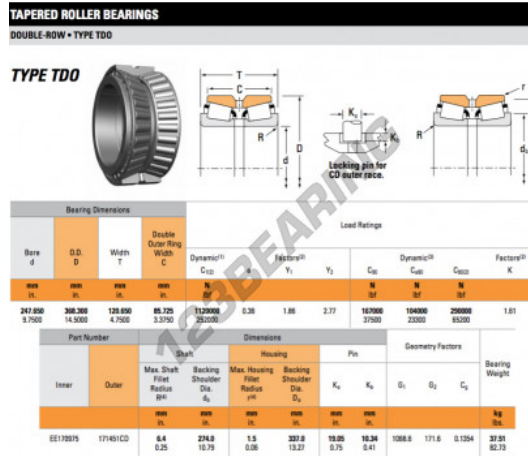

Tapered roller bearing EE170975-171451CD-TIMKEN - EE170975-171451CD-TIMKEN

<https://www.123bearing.eu/bearing-housing/roller-bearing/tapered/ee170975-171451cd-timken>

PRODUCT FEATURES

Brand	TIMKEN
N° Ean13	3663952361499
Inside diameter	247.65 mm
Outside diameter	368.3 mm
Thickness	120.65 mm
Packaging	1