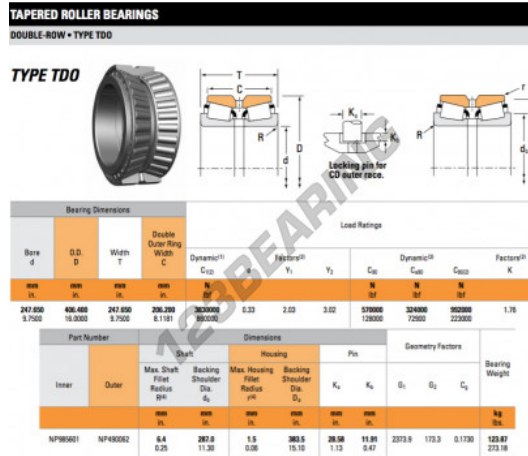

Tapered roller bearing NP985601-NP490062-TIMKEN - NP985601-NP490062-TIMKEN

<https://www.123bearing.eu/bearing-housing/roller-bearing/tapered/np985601-np490062-timken>

PRODUCT FEATURES

Brand	TIMKEN
N° Ean13	3663952361529
Inside diameter	247.65 mm
Inside diameter	9 3/4" inch
Outside diameter	406.4 mm
Outside diameter	16" inch
Thickness	247.65 mm
Thickness	9 3/4" inch
Packaging	1