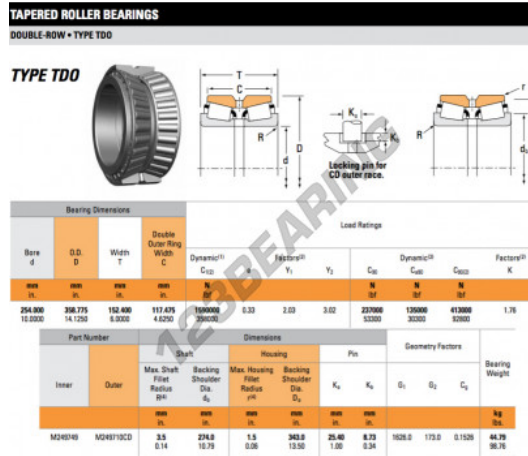

Tapered roller bearing M249749-M249710CD-TIMKEN - M249749-M249710CD-TIMKEN

<https://www.123bearing.eu/bearing-housing/roller-bearing/tapered/m249749-m249710cd-timken>

PRODUCT FEATURES

Brand	TIMKEN
N° Ean13	3663952362113
Inside diameter	254 mm
Outside diameter	358.775 mm
Thickness	152.4 mm
Packaging	1