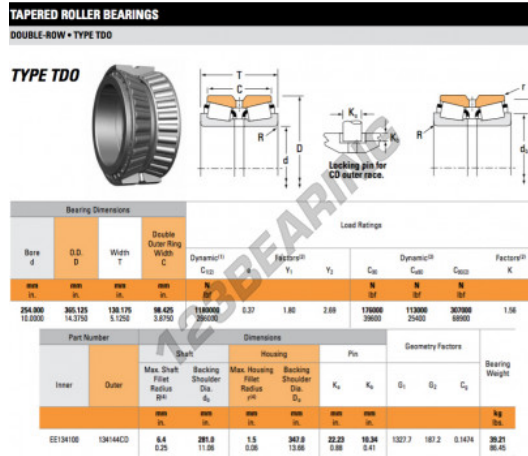

Tapered roller bearing EE134100-134144CD-TIMKEN - EE134100-134144CD-TIMKEN

<https://www.123bearing.eu/bearing-housing/roller-bearing/tapered/ee134100-134144cd-timken>

PRODUCT FEATURES

Brand	TIMKEN
N° Ean13	3663952362120
Inside diameter	254 mm
Outside diameter	365.125 mm
Thickness	130.175 mm
Weight	3821 g
Packaging	1
Standard	No standard