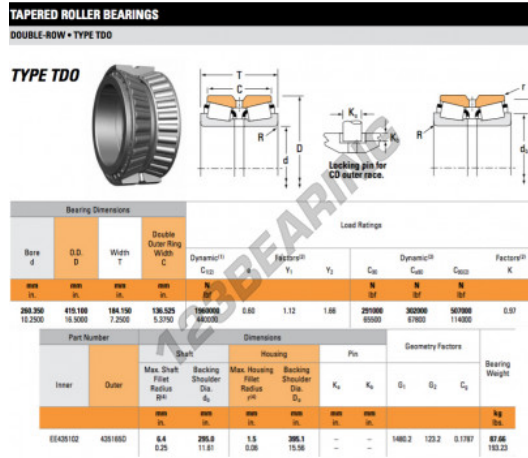

Tapered roller bearing EE435102-435165D-TIMKEN - EE435102-435165D-TIMKEN

<https://www.123bearing.eu/bearing-housing/roller-bearing/tapered/ee435102-435165d-timken>

PRODUCT FEATURES

Brand	TIMKEN
N° Ean13	3663952362380
Inside diameter	260.35 mm
Outside diameter	419.1 mm
Thickness	184.15 mm
Packaging	1