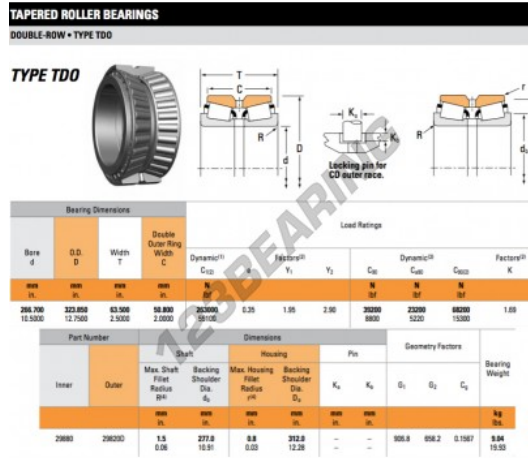

## Tapered roller bearing 29880-29820D-TIMKEN - 29880-29820D-TIMKEN

<https://www.123bearing.eu/bearing-housing/roller-bearing/tapered/29880-29820d-timken>

### PRODUCT FEATURES

|                  |               |
|------------------|---------------|
| Brand            | TIMKEN        |
| N° Ean13         | 3663952362472 |
| Inside diameter  | 266.7 mm      |
| Inside diameter  | 10 1/2" inch  |
| Outside diameter | 323.85 mm     |
| Outside diameter | 12 3/4" inch  |
| Thickness        | 63.5 mm       |
| Thickness        | 2 1/2" inch   |
| Packaging        | 1             |