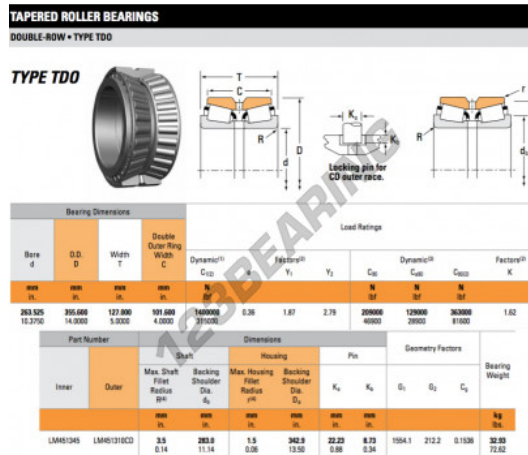

Tapered roller bearing LM451349-LM451310CD-TIMKEN - LM451349-LM451310CD-TIMKEN

<https://www.123bearing.eu/bearing-housing/roller-bearing/tapered/lm451349-lm451310cd-timken>

PRODUCT FEATURES

Brand	TIMKEN
N° Ean13	3663952362489
Inside diameter	266.7 mm
Outside diameter	355.6 mm
Thickness	127 mm
Packaging	1