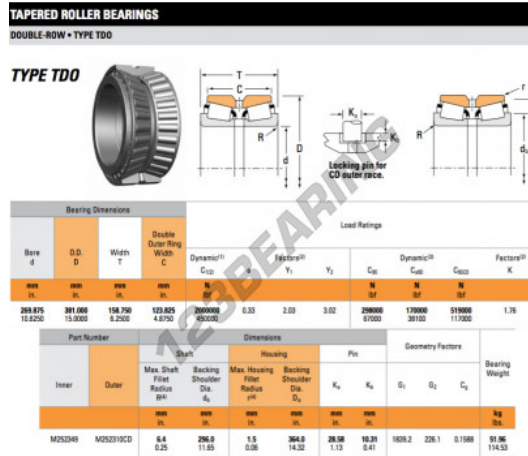

Tapered roller bearing M252349-M252310CD-TIMKEN - M252349-M252310CD-TIMKEN

<https://www.123bearing.eu/bearing-housing/roller-bearing/tapered/m252349-m252310cd-timken>

PRODUCT FEATURES

Brand	TIMKEN
N° Ean13	3663952362526
Inside diameter	269.875 mm
Outside diameter	381 mm
Thickness	158.75 mm
Packaging	1