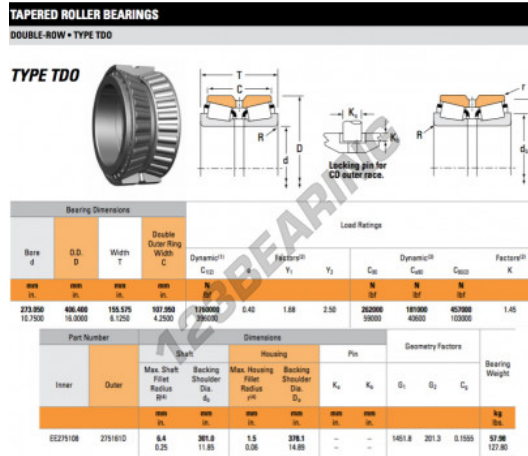

Tapered roller bearing EE275108-275161D-TIMKEN - EE275108-275161D-TIMKEN

<https://www.123bearing.eu/bearing-housing/roller-bearing/tapered/ee275108-275161d-timken>

PRODUCT FEATURES

Brand	TIMKEN
N° Ean13	3663952362557
Inside diameter	273.05 mm
Inside diameter	10 3/4" inch
Outside diameter	406.4 mm
Outside diameter	16" inch
Thickness	155.575 mm
Thickness	6 1/8" inch
Packaging	1