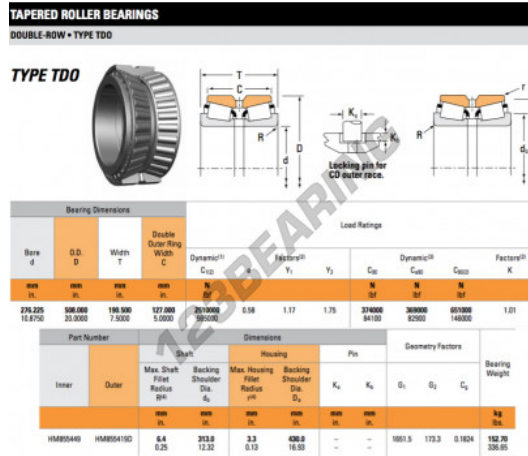

Tapered roller bearing HM855449-HM855419D-TIMKEN - HM855449-HM855419D-TIMKEN

<https://www.123bearing.eu/bearing-housing/roller-bearing/tapered/hm855449-hm855419d-timken>

PRODUCT FEATURES

Brand	TIMKEN
N° Ean13	3663952362564
Inside diameter	276.225 mm
Outside diameter	508 mm
Thickness	190.5 mm
Packaging	1