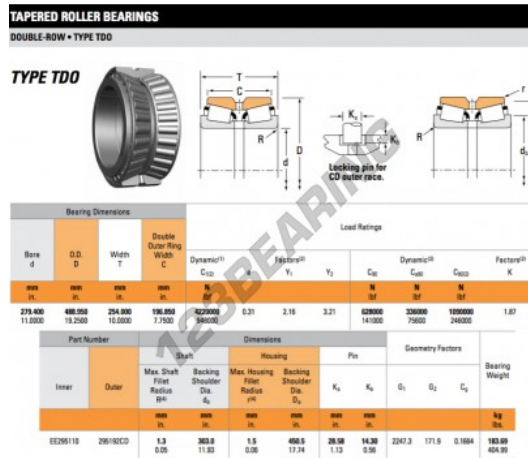

# Tapered roller bearing EE295110-295192CD-TIMKEN - EE295110-295192CD-TIMKEN

<https://www.123bearing.eu/bearing-housing/roller-bearing/tapered/ee295110-295192cd-timken>

## PRODUCT FEATURES

Brand	TIMKEN
N° Ean13	3663952362601
Inside diameter	279.4 mm
Inside diameter	11" inch
Outside diameter	488.95 mm
Outside diameter	19 1/4" inch
Thickness	254 mm
Thickness	10" inch
Packaging	1