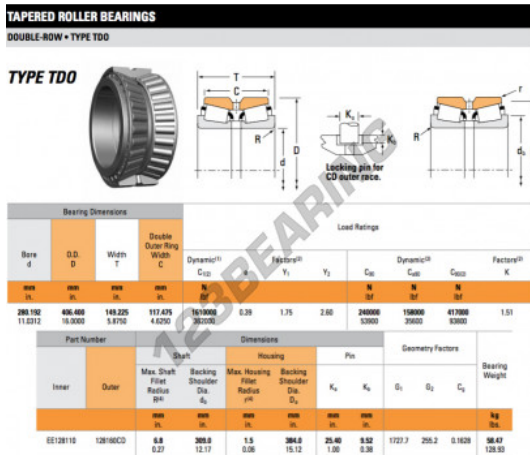

Tapered roller bearing EE128110-128160CD-TIMKEN - EE128110-128160CD-TIMKEN

<https://www.123bearing.eu/bearing-housing/roller-bearing/tapered/ee128110-128160cd-timken>

PRODUCT FEATURES

| | |
|------------------|---------------|
| Brand | TIMKEN |
| N° Ean13 | 3663952362632 |
| Inside diameter | 280.192 mm |
| Outside diameter | 406.4 mm |
| Thickness | 149.225 mm |
| Packaging | 1 |