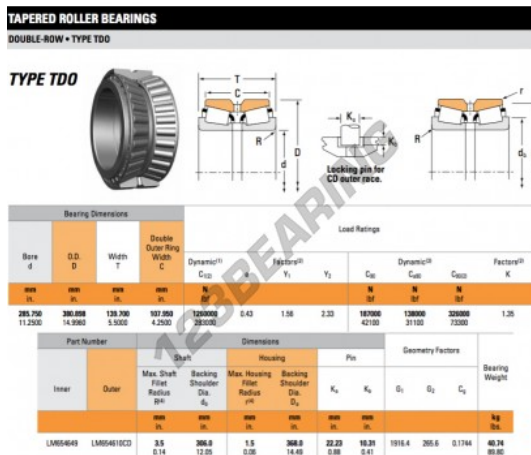

Tapered roller bearing LM654649-LM654610CD-TIMKEN - LM654649-LM654610CD-TIMKEN

<https://www.123bearing.eu/bearing-housing/roller-bearing/tapered/lm654649-lm654610cd-timken>

PRODUCT FEATURES

Brand	TIMKEN
N° Ean13	3663952362656
Inside diameter	285.75 mm
Outside diameter	380.898 mm
Thickness	139.7 mm
Weight	40740 g
Packaging	1