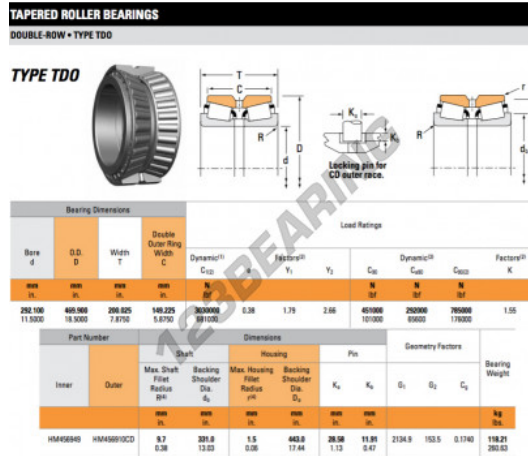

# Tapered roller bearing HM456949-HM456910CD-TIMKEN - HM456949-HM456910CD-TIMKEN

<https://www.123bearing.eu/bearing-housing/roller-bearing/tapered/hm456949-hm456910cd-timken>

## PRODUCT FEATURES

Brand	TIMKEN
N° Ean13	3663952362717
Inside diameter	292.1 mm
Outside diameter	469.9 mm
Thickness	200.025 mm
Packaging	1

[contact@123bearing.eu](mailto:contact@123bearing.eu)

+33 359 36 04 90