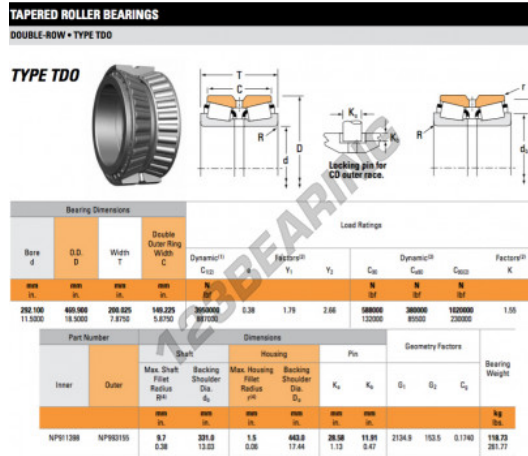

Tapered roller bearing NP911398-NP993155-TIMKEN - NP911398-NP993155-TIMKEN

<https://www.123bearing.eu/bearing-housing/roller-bearing/tapered/np911398-np993155-timken>

PRODUCT FEATURES

Brand	TIMKEN
N° Ean13	3663952362724
Inside diameter	292.1 mm
Outside diameter	469.9 mm
Thickness	200.025 mm
Packaging	1