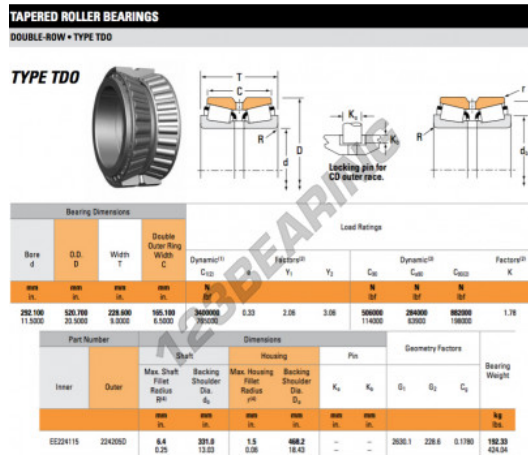

# Tapered roller bearing EE224115-224205D-TIMKEN - EE224115-224205D-TIMKEN

<https://www.123bearing.eu/bearing-housing/roller-bearing/tapered/ee224115-224205d-timken>

## PRODUCT FEATURES

Brand	TIMKEN
N° Ean13	3663952362731
Inside diameter	292.1 mm
Outside diameter	520.7 mm
Thickness	228.6 mm
Packaging	1

[contact@123bearing.eu](mailto:contact@123bearing.eu)

+33 359 36 04 90