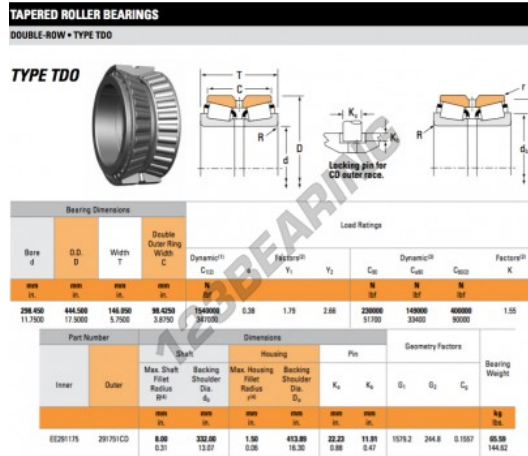

Tapered roller bearing EE291175-191751CD-TIMKEN - EE291175-191751CD-TIMKEN

<https://www.123bearing.eu/bearing-housing/roller-bearing/tapered/ee291175-191751cd-timken>

PRODUCT FEATURES

Brand	TIMKEN
N° Ean13	3663952362755
Inside diameter	298.45 mm
Outside diameter	444.5 mm
Thickness	146.05 mm
Packaging	1