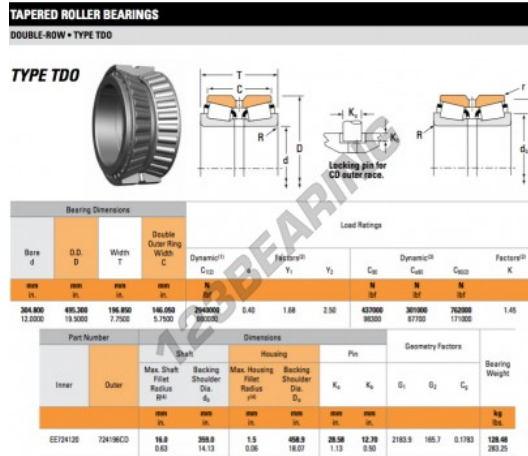

Tapered roller bearing EE724120-724196CD-TIMKEN - EE724120-724196CD-TIMKEN

<https://www.123bearing.eu/bearing-housing/roller-bearing/tapered/ee724120-724196cd-timken>

PRODUCT FEATURES

Brand	TIMKEN
N° Ean13	3663952363530
Inside diameter	304.8 mm
Outside diameter	495.3 mm
Thickness	196.85 mm
Packaging	1