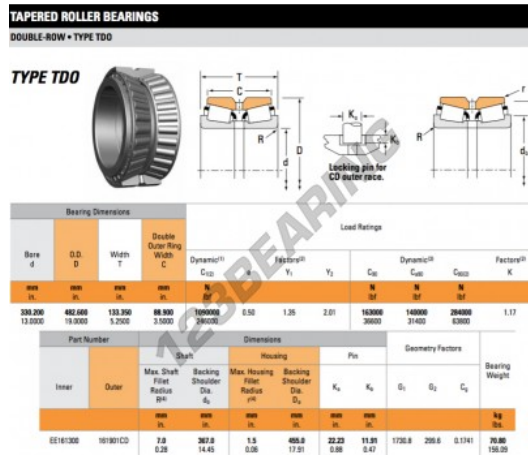

Tapered roller bearing EE161300-161901CD-TIMKEN - EE161300-161901CD-TIMKEN

<https://www.123bearing.eu/bearing-housing/roller-bearing/tapered/ee161300-161901cd-timken>

PRODUCT FEATURES

| | |
|------------------|---------------|
| Brand | TIMKEN |
| N° Ean13 | 3663952363653 |
| Inside diameter | 330.2 mm |
| Outside diameter | 482.6 mm |
| Thickness | 133.35 mm |
| Packaging | 1 |