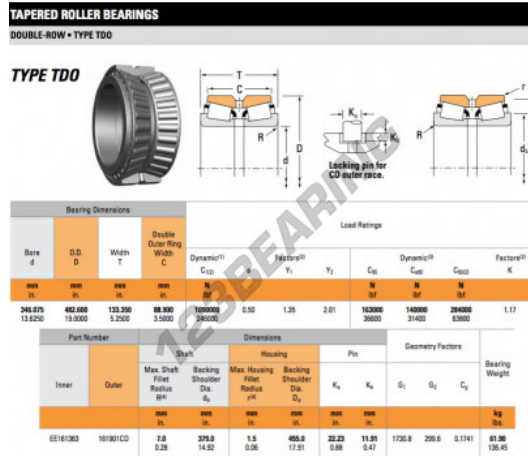

Tapered roller bearing EE161363-161901CD-TIMKEN - EE161363-161901CD-TIMKEN

<https://www.123bearing.eu/bearing-housing/roller-bearing/tapered/ee161363-161901cd-timken>

PRODUCT FEATURES

Brand	TIMKEN
N° Ean13	3663952363783
Inside diameter	346.075 mm
Outside diameter	482.6 mm
Thickness	133.35 mm
Packaging	1