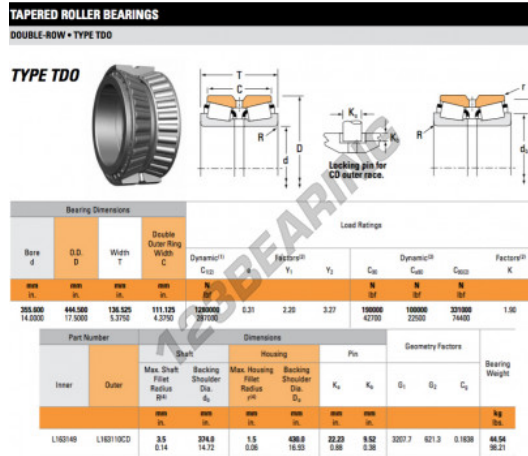

Tapered roller bearing L163149-L163110CD-TIMKEN - L163149-L163110CD-TIMKEN

<https://www.123bearing.eu/bearing-housing/roller-bearing/tapered/l163149-l163110cd-timken>

PRODUCT FEATURES

Brand	TIMKEN
N° Ean13	3663952363837
Inside diameter	355.6 mm
Outside diameter	444.5 mm
Thickness	136.525 mm
Packaging	1