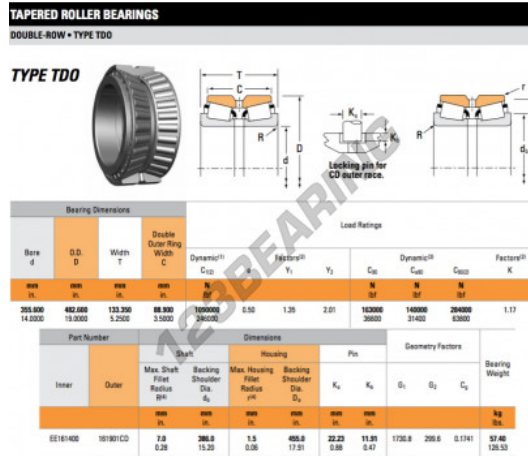

# Tapered roller bearing EE161400-161901CD-TIMKEN - EE161400-161901CD-TIMKEN

<https://www.123bearing.eu/bearing-housing/roller-bearing/tapered/ee161400-161901cd-timken>

## PRODUCT FEATURES

|                  |               |
|------------------|---------------|
| Brand            | TIMKEN        |
| N° Ean13         | 3663952363844 |
| Inside diameter  | 355.6 mm      |
| Outside diameter | 482.6 mm      |
| Thickness        | 133.35 mm     |
| Packaging        | 1             |