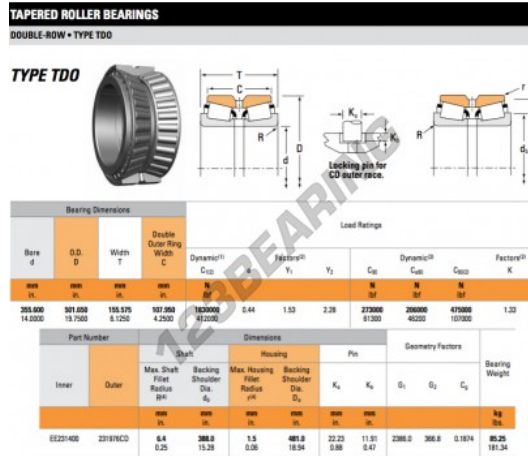

Tapered roller bearing EE231400-231976CD-TIMKEN - EE231400-231976CD-TIMKEN

<https://www.123bearing.eu/bearing-housing/roller-bearing/tapered/ee231400-231976cd-timken>

PRODUCT FEATURES

Brand	TIMKEN
N° Ean13	3663952363851
Inside diameter	355.6 mm
Outside diameter	501.65 mm
Thickness	155.575 mm
Packaging	1