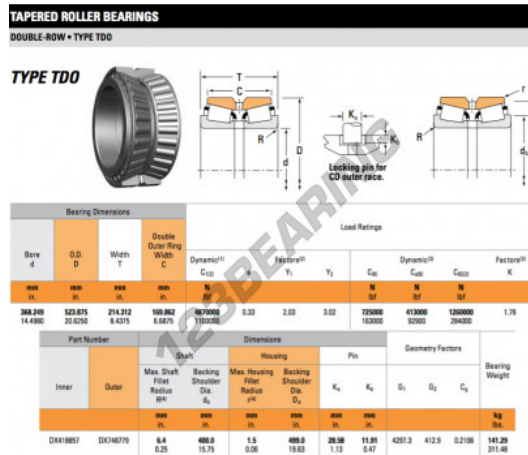

Tapered roller bearing DX418857-DX748779-TIMKEN - DX418857-DX748779-TIMKEN

<https://www.123bearing.eu/bearing-housing/roller-bearing/tapered/dx418857-dx748779-timken>

PRODUCT FEATURES

Brand	TIMKEN
N° Ean13	3663952363882
Inside diameter	368.249 mm
Inside diameter	14.498" inch
Outside diameter	523.875 mm
Outside diameter	20 5/8" inch
Thickness	214.312 mm
Thickness	8 7/16" inch
Packaging	1