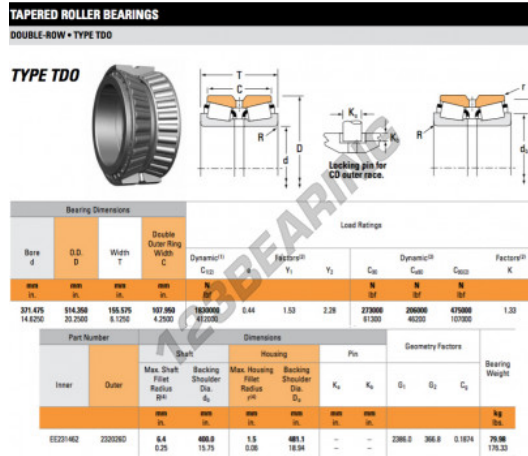

Tapered roller bearing EE231462-232026D-TIMKEN - EE231462-232026D-TIMKEN

<https://www.123bearing.eu/bearing-housing/roller-bearing/tapered/ee231462-232026d-timken>

PRODUCT FEATURES

Brand	TIMKEN
N° Ean13	3663952363929
Inside diameter	371.475 mm
Outside diameter	514.35 mm
Thickness	155.575 mm
Packaging	1