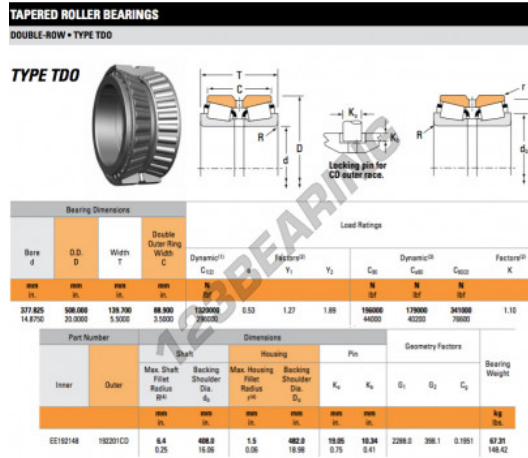

Tapered roller bearing EE192148-192201CD-TIMKEN - EE192148-192201CD-TIMKEN

<https://www.123bearing.eu/bearing-housing/roller-bearing/tapered/ee192148-192201cd-timken>

PRODUCT FEATURES

Brand	TIMKEN
N° Ean13	3663952363936
Inside diameter	377.825 mm
Outside diameter	508 mm
Thickness	139.7 mm
Packaging	1