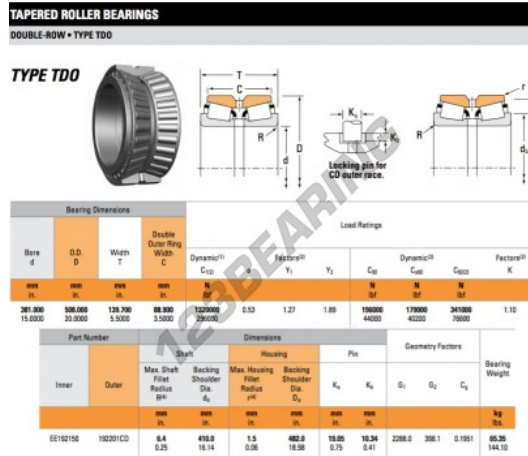

# Tapered roller bearing EE192150-192201CD-TIMKEN - EE192150-192201CD-TIMKEN

<https://www.123bearing.eu/bearing-housing/roller-bearing/tapered/ee192150-192201cd-timken>

## PRODUCT FEATURES

Brand	TIMKEN
N° Ean13	3663952363967
Inside diameter	381 mm
Outside diameter	508 mm
Thickness	139.7 mm
Packaging	1

[contact@123bearing.eu](mailto:contact@123bearing.eu)

+33 359 36 04 90