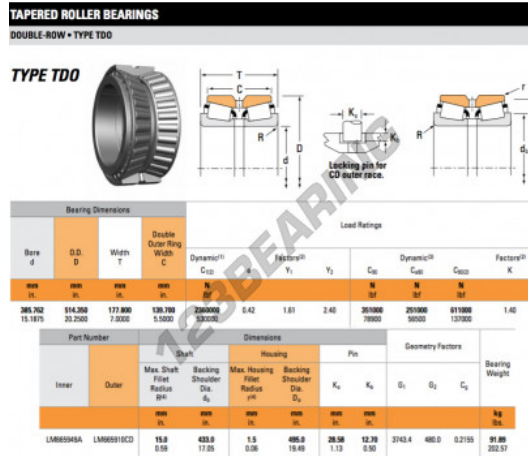

# Tapered roller bearing LM665949A-LM665910CD-TIMKEN - LM665949A-LM665910CD-TIMKEN

<https://www.123bearing.eu/bearing-housing/roller-bearing/tapered/lm665949a-lm665910cd-timken>

## PRODUCT FEATURES

Brand	TIMKEN
N° Ean13	3663952364056
Inside diameter	385.762 mm
Outside diameter	514.35 mm
Thickness	177.8 mm
Packaging	1

[contact@123bearing.eu](mailto:contact@123bearing.eu)

+33 359 36 04 90