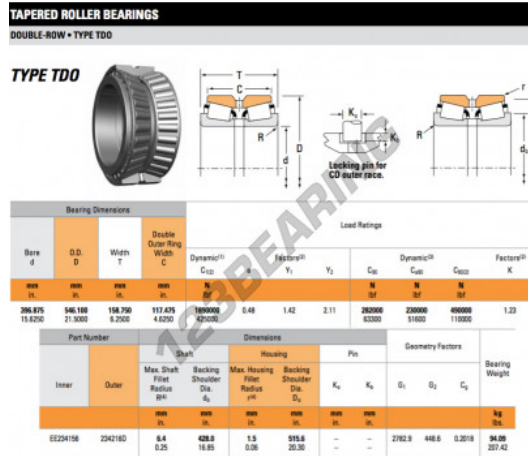

Tapered roller bearing EE234156-234216D-TIMKEN - EE234156-234216D-TIMKEN

<https://www.123bearing.eu/bearing-housing/roller-bearing/tapered/ee234156-234216d-timken>

PRODUCT FEATURES

Brand	TIMKEN
N° Ean13	3663952364117
Inside diameter	396.875 mm
Outside diameter	546.1 mm
Thickness	158.75 mm
Packaging	1