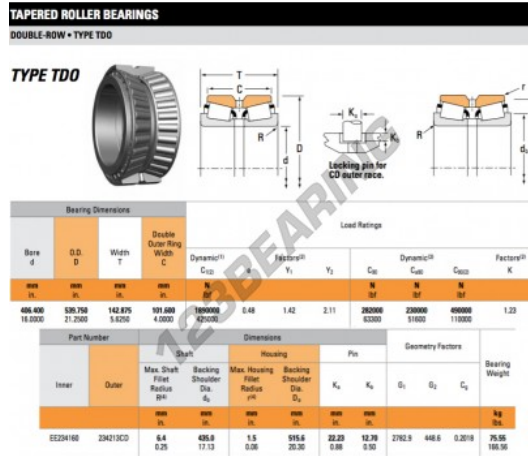

# Tapered roller bearing EE234160-234213CD-TIMKEN - EE234160-234213CD-TIMKEN

<https://www.123bearing.eu/bearing-housing/roller-bearing/tapered/ee234160-234213cd-timken>

## PRODUCT FEATURES

Brand	TIMKEN
N° Ean13	3663952364131
Inside diameter	406.4 mm
Outside diameter	539.75 mm
Thickness	142.875 mm
Weight	75550 g
Packaging	1

[contact@123bearing.eu](mailto:contact@123bearing.eu)