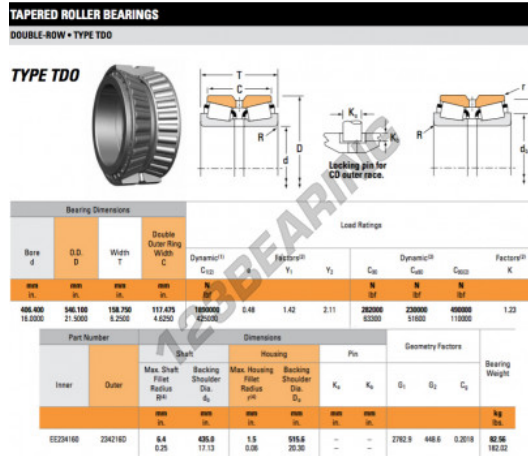

Tapered roller bearing EE234160-234216D-TIMKEN - EE234160-234216D-TIMKEN

<https://www.123bearing.eu/bearing-housing/roller-bearing/tapered/ee234160-234216d-timken>

PRODUCT FEATURES

Brand	TIMKEN
N° Ean13	3663952364148
Inside diameter	406.4 mm
Outside diameter	546.1 mm
Thickness	158.75 mm
Packaging	1