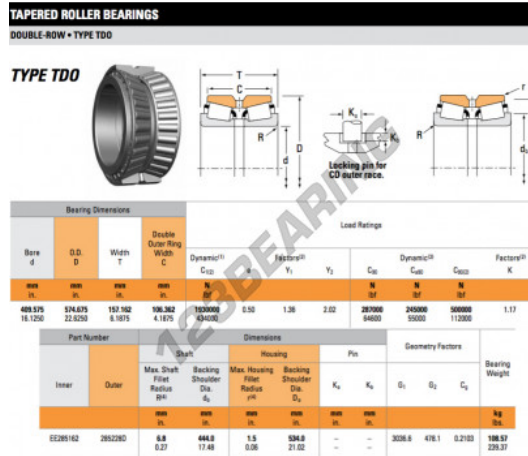

Tapered roller bearing EE285162-285228D-TIMKEN - EE285162-285228D-TIMKEN

<https://www.123bearing.eu/bearing-housing/roller-bearing/tapered/ee285162-285228d-timken>

PRODUCT FEATURES

Brand	TIMKEN
N° Ean13	3663952364223
Inside diameter	409.575 mm
Outside diameter	574.675 mm
Thickness	157.162 mm
Packaging	1