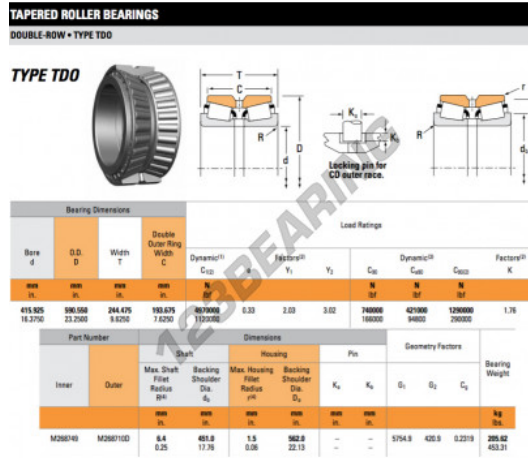

# Tapered roller bearing M268749-M268710D-TIMKEN - M268749-M268710D-TIMKEN

<https://www.123bearing.eu/bearing-housing/roller-bearing/tapered/m268749-m268710d-timken>

## PRODUCT FEATURES

Brand	TIMKEN
N° Ean13	3663952364254
Inside diameter	415.925 mm
Outside diameter	590.55 mm
Thickness	244.475 mm
Packaging	1

[contact@123bearing.eu](mailto:contact@123bearing.eu)

+33 359 36 04 90