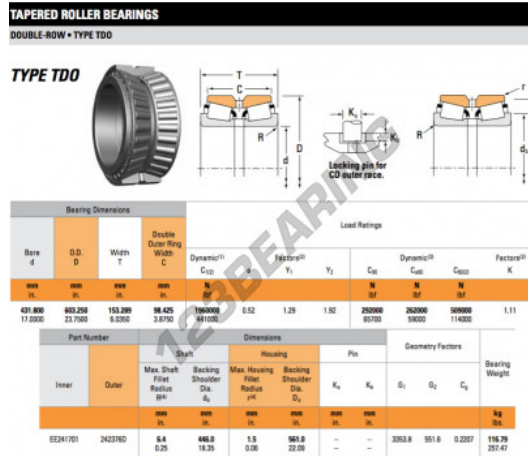

# Tapered roller bearing EE241701-242376D-TIMKEN - EE241701-242376D-TIMKEN

<https://www.123bearing.eu/bearing-housing/roller-bearing/tapered/ee241701-242376d-timken>

## PRODUCT FEATURES

Brand	TIMKEN
N° Ean13	3663952364322
Inside diameter	431.8 mm
Outside diameter	603.25 mm
Thickness	153.289 mm
Packaging	1

[contact@123bearing.eu](mailto:contact@123bearing.eu)

+33 359 36 04 90