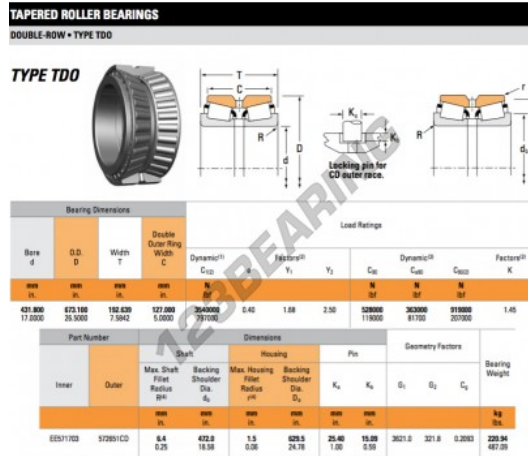

Tapered roller bearing EE571703-572651CD-TIMKEN - EE571703-572651CD-TIMKEN

<https://www.123bearing.eu/bearing-housing/roller-bearing/tapered/ee571703-572651cd-timken>

PRODUCT FEATURES

Brand	TIMKEN
N° Ean13	3663952364346
Inside diameter	431.8 mm
Inside diameter	17" inch
Outside diameter	673.1 mm
Outside diameter	26 1/2" inch
Thickness	192.639 mm
Thickness	7.584" inch
Weight	229494 g
Packaging	1
Standard	No standard