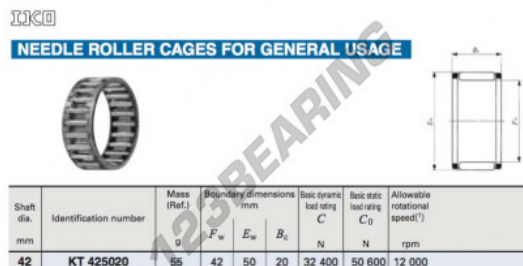

Needle roller cage KT425020C3-IKO - KT425020C3-IKO

<https://www.123bearing.eu/bearing-housing/needle-roller-bearing/cage/kt425020c3-iko>

PRODUCT FEATURES

Brand	IKO
N° Ean13	3663952365220
Inside diameter	42 mm
Outside diameter	50 mm
Thickness	20 mm
Packaging	1