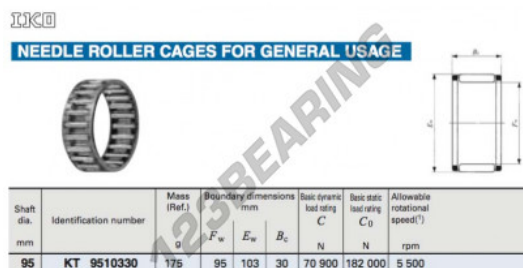

Needle roller cage KT9510330C3-IKO - KT9510330C3-IKO

<https://www.123bearing.eu/bearing-housing/needle-roller-bearing/cage/kt9510330c3-iko>

Shaft dia. mm	Identification number	Mass (Ref.) g	Boundary dimensions mm			Basic dynamic load rating C	Basic static load rating C ₀	Allowable rotational speed ⁽¹⁾ rpm
			F _w	E _w	B _c	N	N	
95	KT 9510330	175	95	103	30	70 900	182 000	5 500

PRODUCT FEATURES

Brand	IKO
N° Ean13	3663952365855
Inside diameter	98 mm
Inside diameter	3.858" inch
Outside diameter	103 mm
Outside diameter	4.055" inch
Thickness	30 mm
Thickness	1.181" inch
Packaging	1