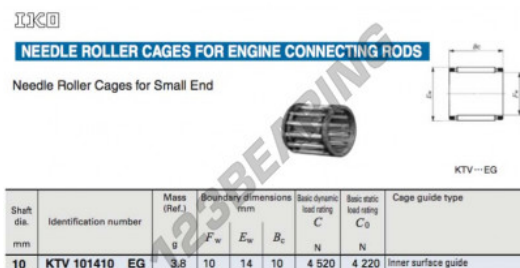

Needle roller cage KTV101410-EGB2-IKO - KTV101410-EGB2-IKO

<https://www.123bearing.eu/bearing-housing/needle-roller-bearing/cage/ktv101410-egb2-iko>

PRODUCT FEATURES

Brand	IKO
N° Ean13	3663952366111
Inside diameter	10 mm
Outside diameter	14 mm
Thickness	10 mm
Packaging	1