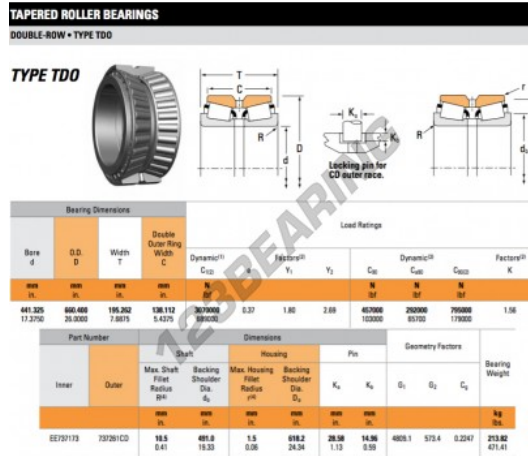

Tapered roller bearing EE737173-737261CD-TIMKEN - EE737173-737261CD-TIMKEN

<https://www.123bearing.eu/bearing-housing/roller-bearing/tapered/ee737173-737261cd-timken>

PRODUCT FEATURES

Brand	TIMKEN
N° Ean13	3663952366234
Inside diameter	441.325 mm
Inside diameter	17 3/8" inch
Outside diameter	660.4 mm
Outside diameter	26" inch
Thickness	195.262 mm
Thickness	7 11/16" inch
Packaging	1