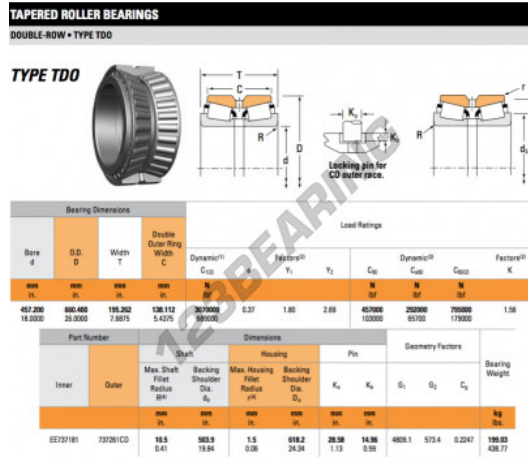

Tapered roller bearing EE737181-737261CD-TIMKEN - EE737181-737261CD-TIMKEN

<https://www.123bearing.eu/bearing-housing/roller-bearing/tapered/ee737181-737261cd-timken>

PRODUCT FEATURES

Brand	TIMKEN
N° Ean13	3663952366302
Inside diameter	457.2 mm
Outside diameter	660.4 mm
Thickness	195.262 mm
Packaging	1