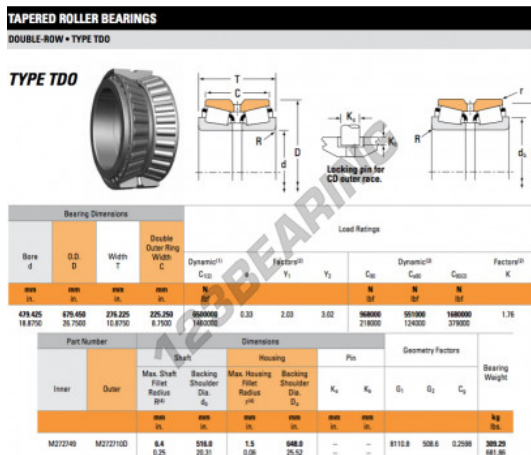

Tapered roller bearing M272749-M272710D-TIMKEN - M272749-M272710D-TIMKEN

<https://www.123bearing.eu/bearing-housing/roller-bearing/tapered/m272749-m272710d-timken>

PRODUCT FEATURES

Brand	TIMKEN
N° Ean13	3663952366357
Inside diameter	479.425 mm
Outside diameter	679.45 mm
Thickness	276.225 mm
Packaging	1