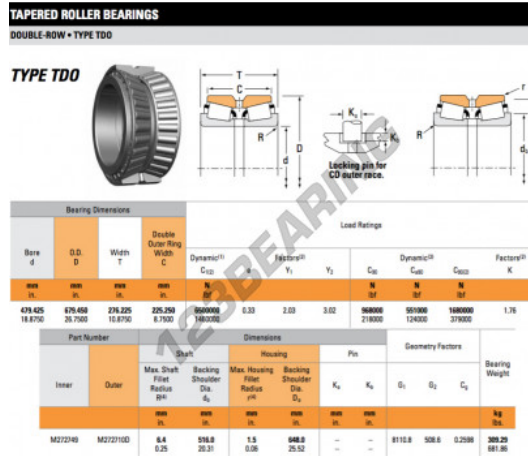

Tapered roller bearing M272749-M272710D-TIMKEN - M272749-M272710D-TIMKEN

<https://www.123bearing.eu/bearing-housing/roller-bearing/tapered/m272749-m272710d-timken>

PRODUCT FEATURES

Brand	TIMKEN
N° Ean13	3663952366357
Inside diameter	479.425 mm
Outside diameter	679.45 mm
Thickness	276.225 mm
Packaging	1