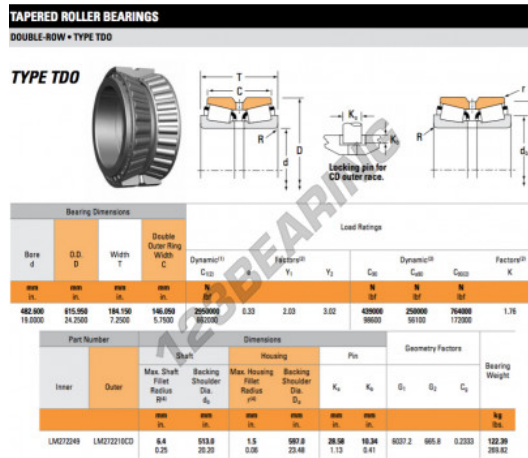

Tapered roller bearing LM272249-LM272210CD-TIMKEN - LM272249-LM272210CD-TIMKEN

<https://www.123bearing.eu/bearing-housing/roller-bearing/tapered/lm272249-lm272210cd-timken>

PRODUCT FEATURES

Brand	TIMKEN
N° Ean13	3663952366388
Inside diameter	482.6 mm
Outside diameter	615.95 mm
Thickness	184.15 mm
Packaging	1