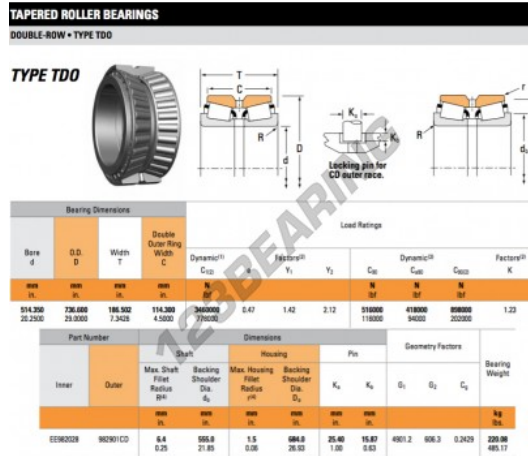

Tapered roller bearing EE982028-982901CD-TIMKEN - EE982028-982901CD-TIMKEN

<https://www.123bearing.eu/bearing-housing/roller-bearing/tapered/ee982028-982901cd-timken>

PRODUCT FEATURES

Brand	TIMKEN
N° Ean13	3663952366548
Inside diameter	514.35 mm
Inside diameter	20 1/4" inch
Outside diameter	736.6 mm
Outside diameter	29" inch
Thickness	186.502 mm
Thickness	7.343" inch
Packaging	1