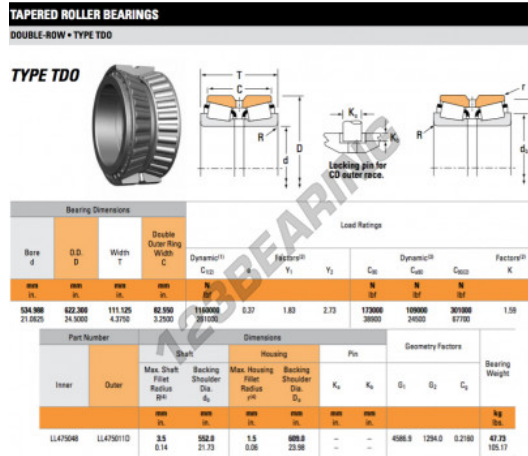

# Tapered roller bearing LL475048-LL475011D-TIMKEN - LL475048-LL475011D-TIMKEN

<https://www.123bearing.eu/bearing-housing/roller-bearing/tapered/ll475048-ll475011d-timken>

## PRODUCT FEATURES

Brand	TIMKEN
N° Ean13	3663952366609
Inside diameter	534.988 mm
Outside diameter	622.3 mm
Thickness	111.125 mm
Packaging	1

[contact@123bearing.eu](mailto:contact@123bearing.eu)

+33 359 36 04 90