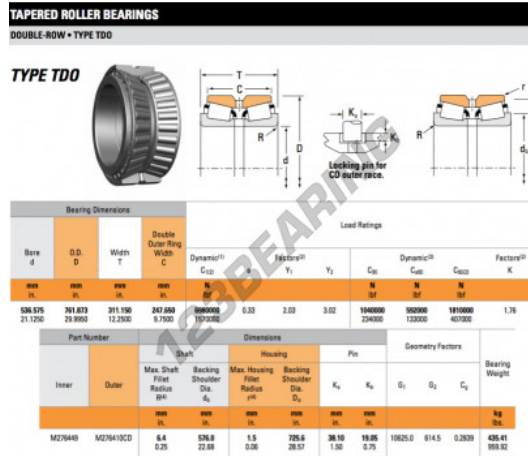

Tapered roller bearing M276449-M276410CD-TIMKEN - M276449-M276410CD-TIMKEN

<https://www.123bearing.eu/bearing-housing/roller-bearing/tapered/m276449-m276410cd-timken>

PRODUCT FEATURES

| | |
|------------------|---------------|
| Brand | TIMKEN |
| N° Ean13 | 3663952366616 |
| Inside diameter | 536.575 mm |
| Inside diameter | 21 1/8" inch |
| Outside diameter | 761.873 mm |
| Outside diameter | 29.995" inch |
| Thickness | 311.15 mm |
| Thickness | 12 1/4" inch |
| Packaging | 1 |