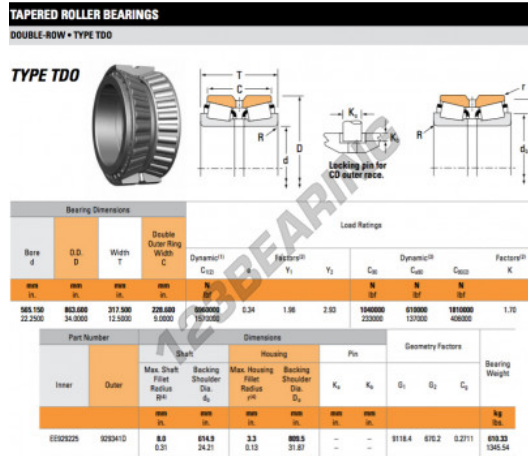

Tapered roller bearing EE929225-929341D-TIMKEN - EE929225-929341D-TIMKEN

<https://www.123bearing.eu/bearing-housing/roller-bearing/tapered/ee929225-929341d-timken>

PRODUCT FEATURES

Brand	TIMKEN
N° Ean13	3663952366722
Inside diameter	565.15 mm
Outside diameter	862.6 mm
Thickness	317.5 mm
Packaging	1