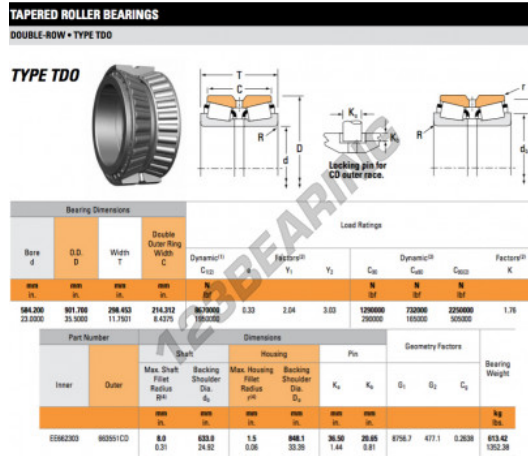

Tapered roller bearing EE662303-663551CD-TIMKEN - EE662303-663551CD-TIMKEN

<https://www.123bearing.eu/bearing-housing/roller-bearing/tapered/ee662303-663551cd-timken>

PRODUCT FEATURES

Brand	TIMKEN
N° Ean13	3663952366753
Inside diameter	584.2 mm
Outside diameter	901.7 mm
Thickness	298.453 mm
Packaging	1