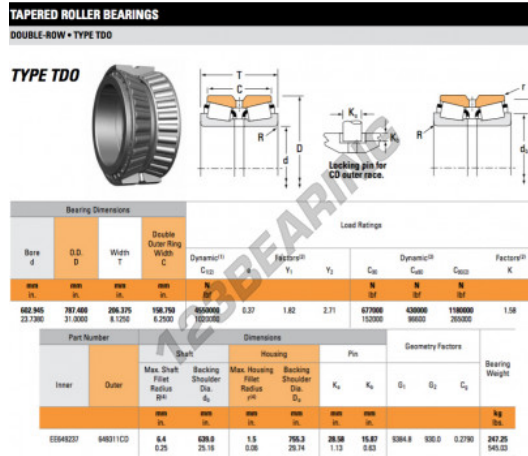

Tapered roller bearing EE649237-649311CD-TIMKEN - EE649237-649311CD-TIMKEN

<https://www.123bearing.eu/bearing-housing/roller-bearing/tapered/ee649237-649311cd-timken>

PRODUCT FEATURES

Brand	TIMKEN
N° Ean13	3663952366791
Inside diameter	602.945 mm
Outside diameter	787.4 mm
Thickness	206.375 mm
Packaging	1