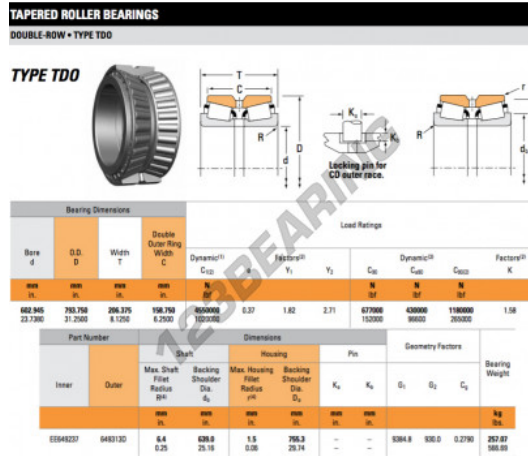

Tapered roller bearing EE649237-649313D-TIMKEN - EE649237-649313D-TIMKEN

<https://www.123bearing.eu/bearing-housing/roller-bearing/tapered/ee649237-649313d-timken>

PRODUCT FEATURES

Brand	TIMKEN
N° Ean13	3663952366807
Inside diameter	602.945 mm
Outside diameter	793.75 mm
Thickness	206.375 mm
Packaging	1